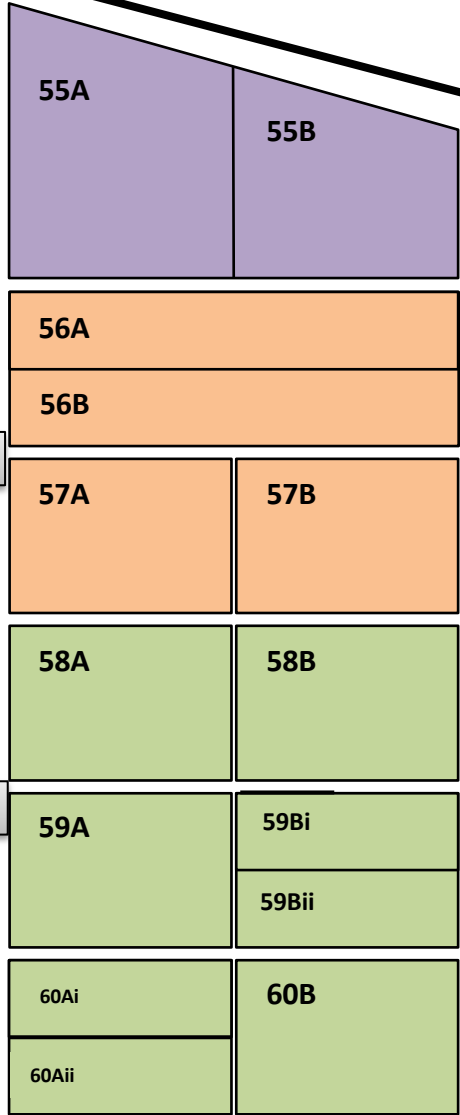

Harlow Hill Allotment Association

Plot responsibilities:

Richard

Keith

Sian

Jayne M

Jane A

Main Site - Upper

Plots - Apr 2024

Harlow Hill Allotment Association

Main Site - Lower

Plots
Apr
2024

Plot responsibilities:

Jayne M

Jane A

Sian

Plots - Apr 2024