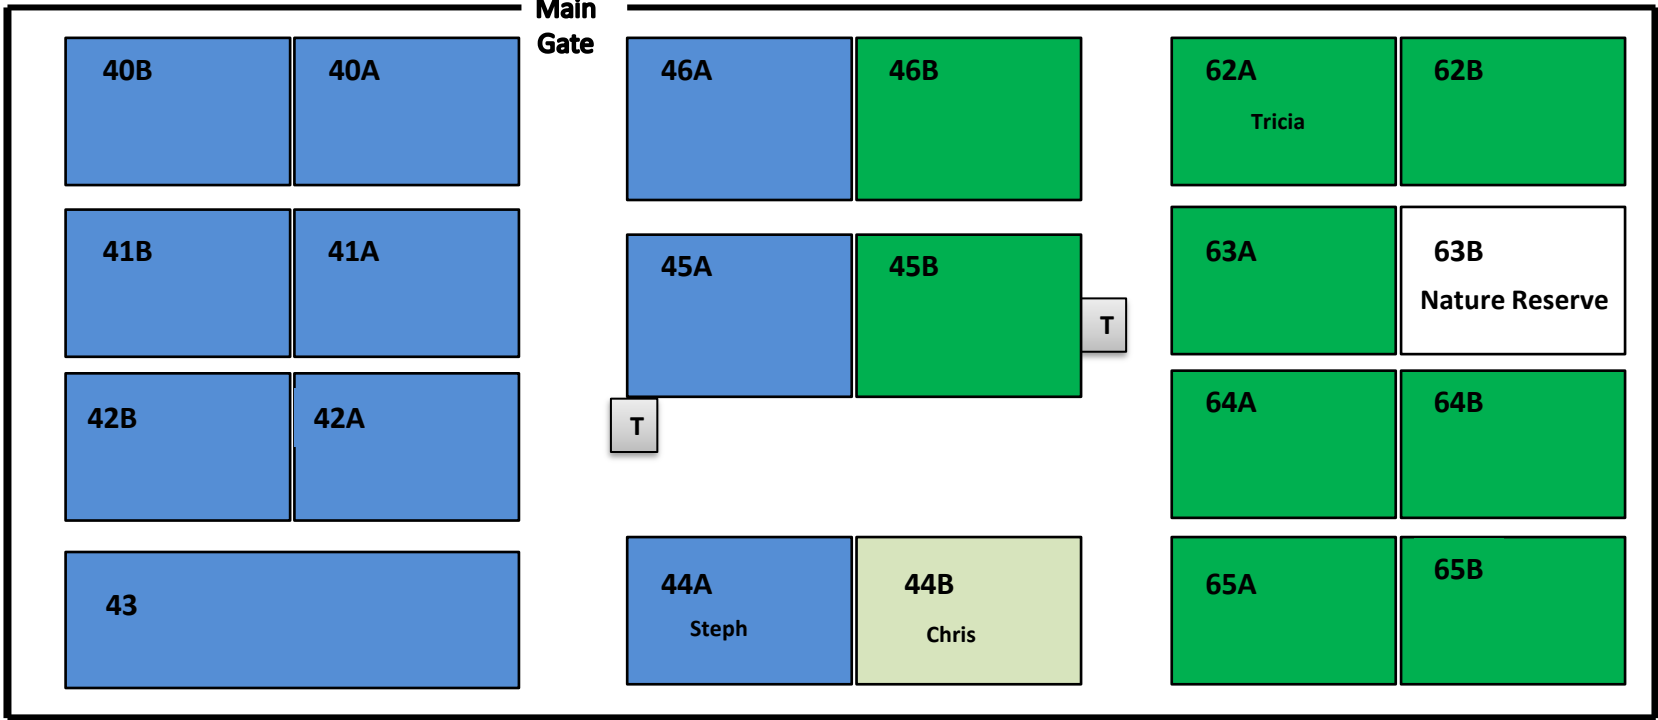

Chris

Main Gate

Harlow Hill Allotment Association

Small Site

Beckwith Avenue

Plot responsibilities:

Steph

Tricia

Plots - Apr 2024