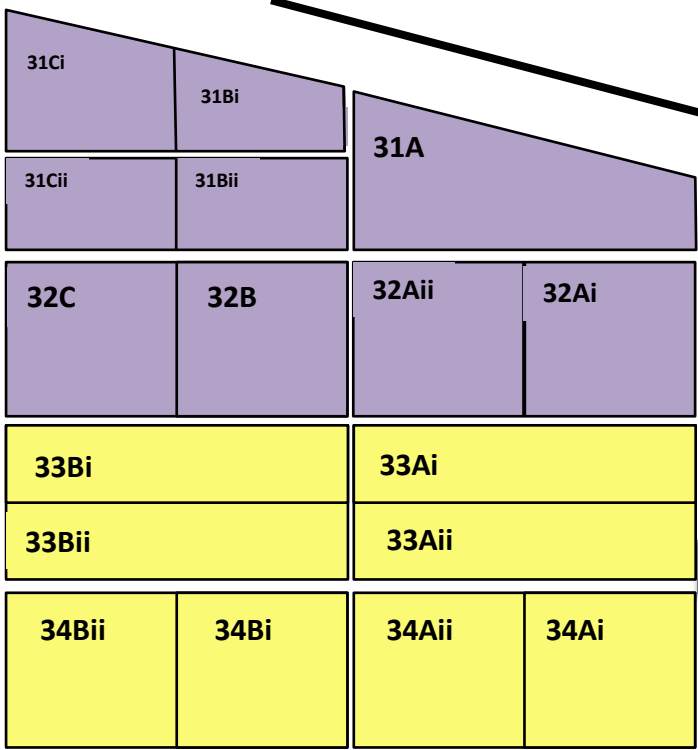

Harlow Hill Allotment Association

Plot responsibilities:

Richard

Keith

Sian

Jayne M

Jane A

Main Site - Upper

Plots - Apr 2024

Harlow Hill Allotment Association

Main Site - Lower

Plots
Apr
2024

Plot responsibilities:

Jayne M

Jane A

Sian

Chris

Main Gate

Harlow Hill Allotment Association

Small Site

Beckwith Avenue

Plot responsibilities:

Steph

Tricia

Plots - Apr 2024