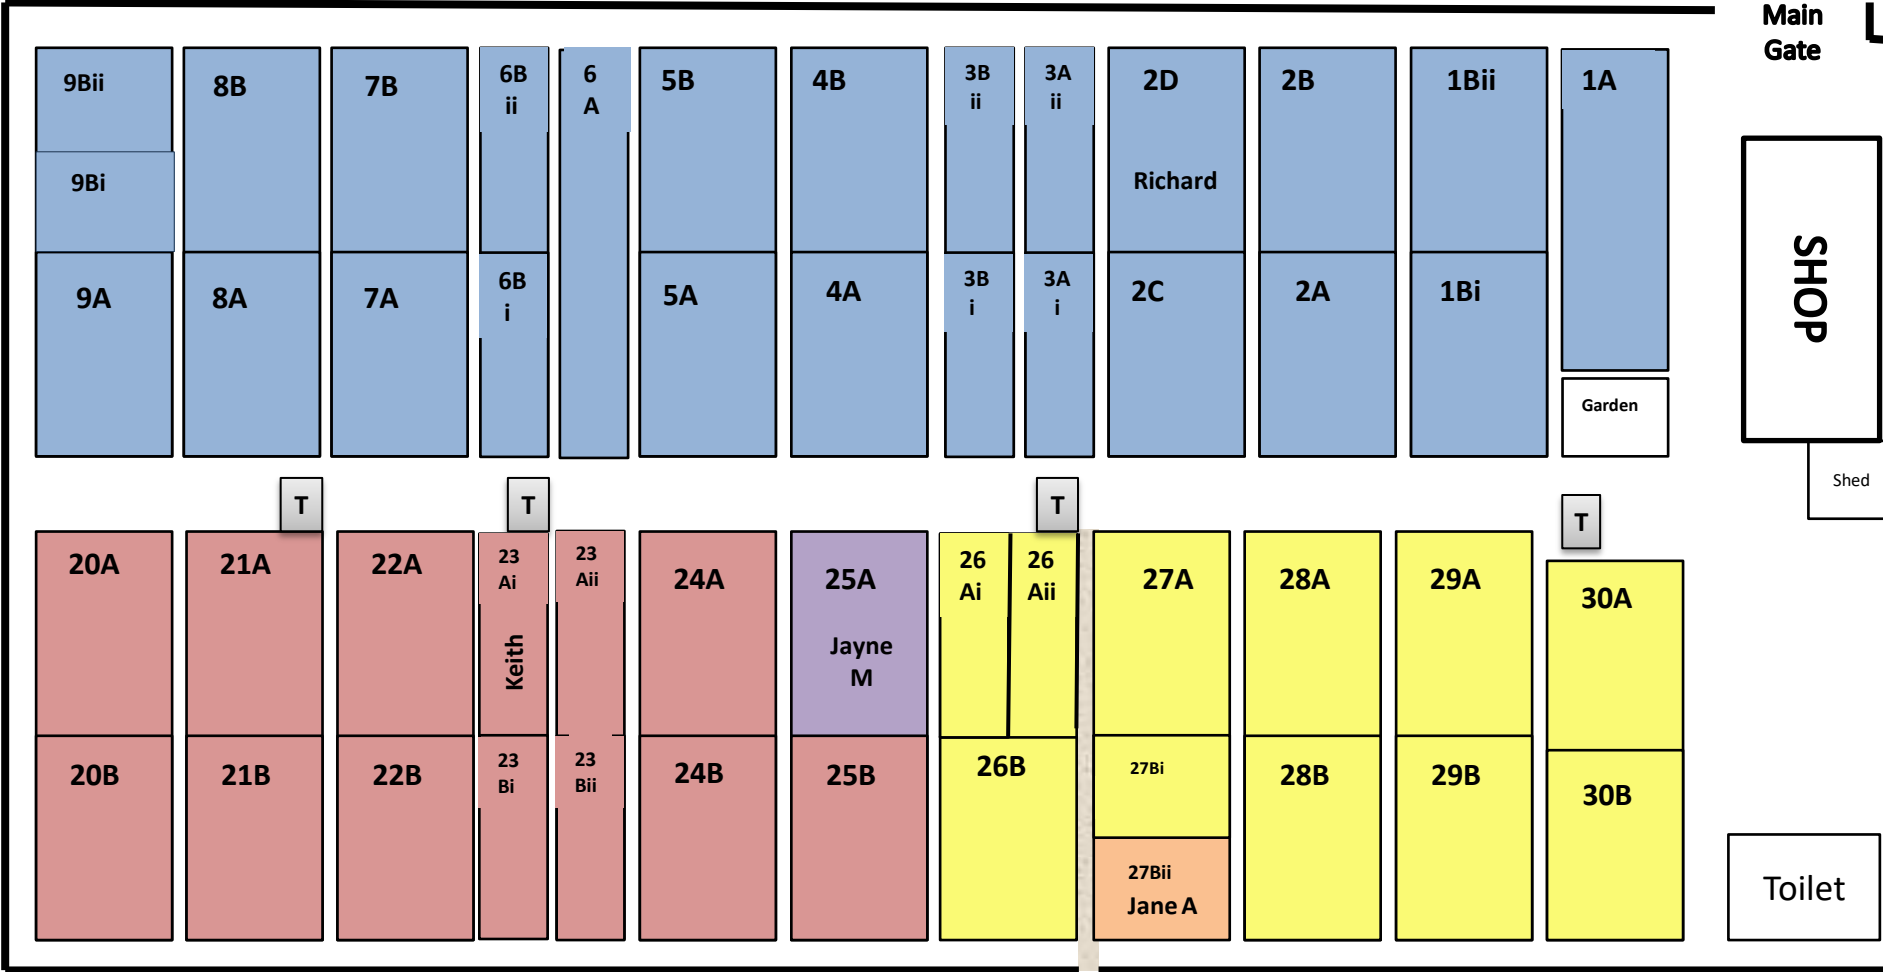

Harlow Hill Allotment Association

Plot responsibilities:

Richard

Keith

Sian

Jayne M

Jane A

Main Site - Upper

Plots - Apr 2024

Harlow Hill Allotment Association

Main Site - Lower

Plots
Apr
2024

Plot responsibilities:

Jayne M

Jane A

Sian

Chris

Main Gate

Harlow Hill Allotment Association

Small Site

Beckwith Avenue

Plot responsibilities:

Steph

Tricia

Plots - Apr 2024