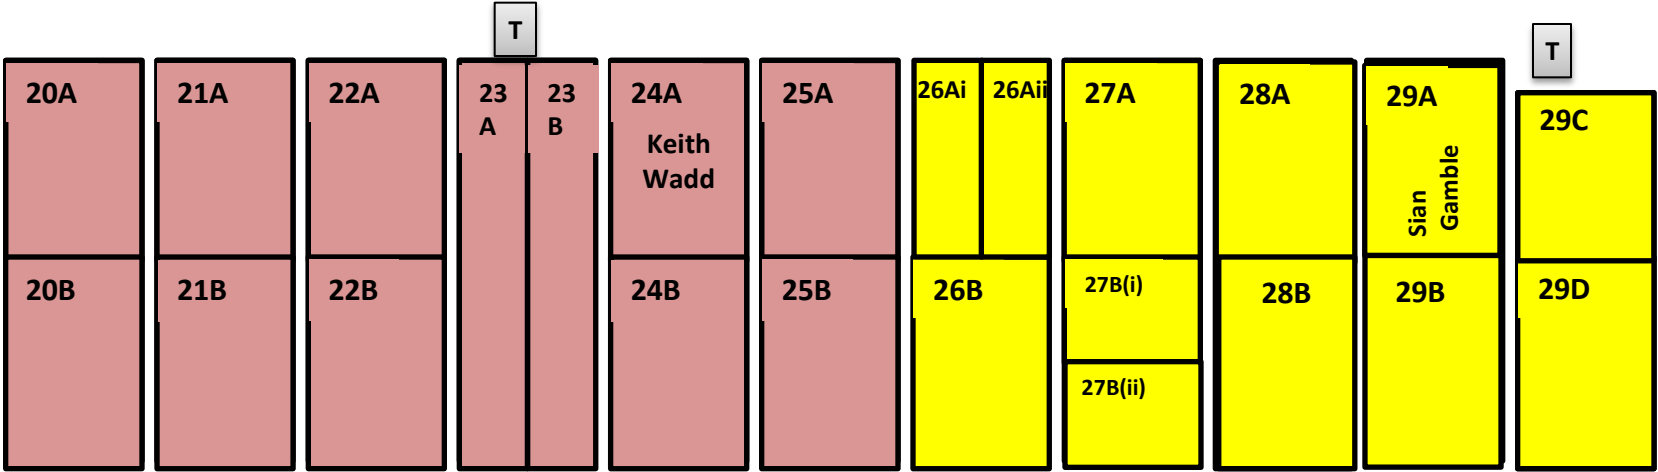

Harlow Hill Allotment Association

Main Site - Upper

Richard Wriglesworth Plot 2D

Keith Wadd Plot 24A

Sian Gamble Plot 29A

Main Gate

SHOP

Toilet

Gate

Committee Contacts for Plot Holders 2021

Harlow Hill Allotment Association

- Paul Knight – Plot 31A
- Jane Ayre - Plot 27B(ii)
- Chris & Angela Dicken - Plot 37A

Main Site - Lower

Harlow Hill Allotment Association