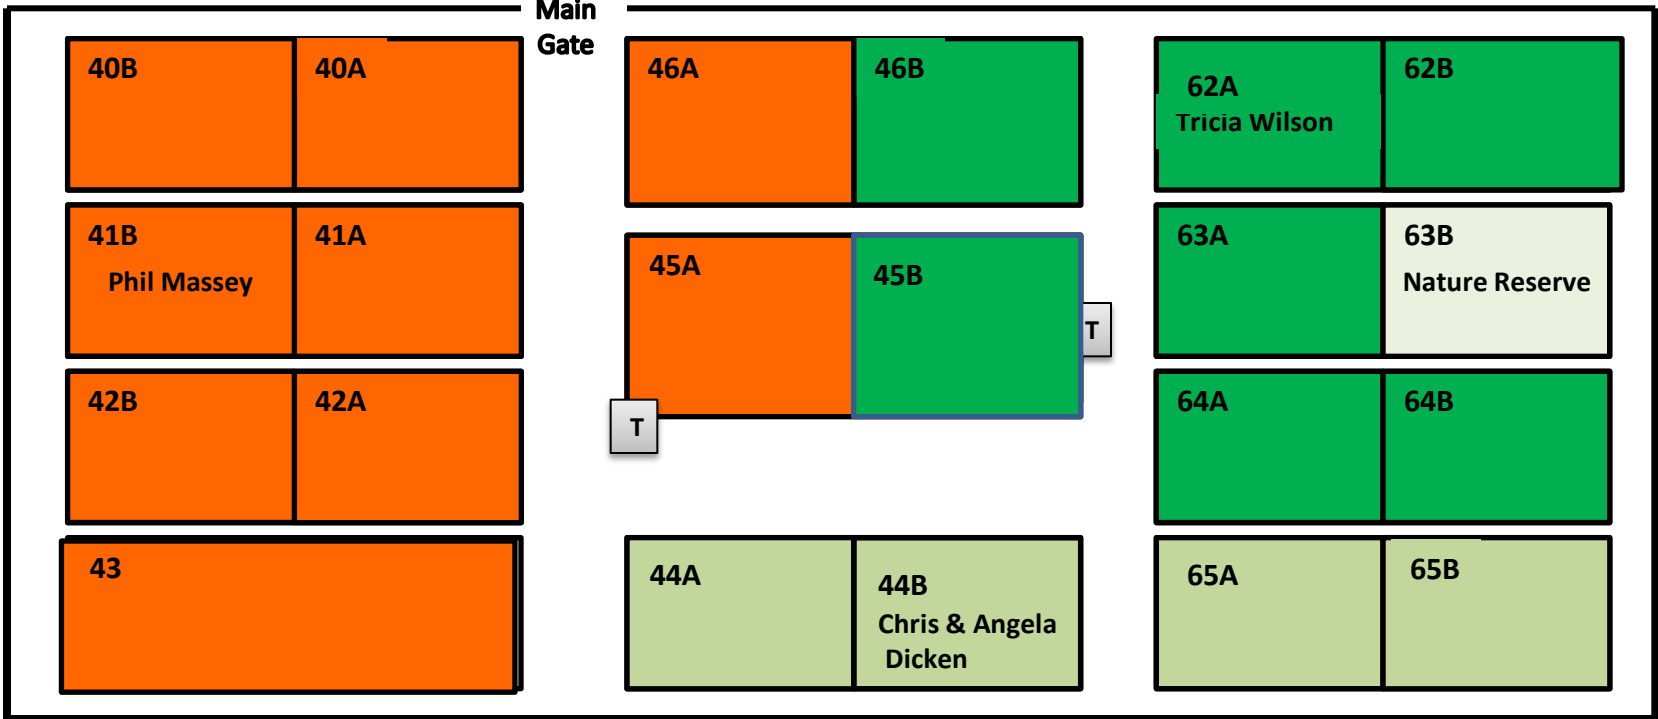

Harlow Hill Allotment Association

Main Site - Upper

Richard Wriglesworth Plot 2D

Keith Wadd Plot 24A

Sian Gamble Plot 29A

Main Gate

SHOP

Toilet

Gate

Committee Contacts for Plot Holders 2021

Harlow Hill Allotment Association

- Paul Knight – Plot 31A
- Jane Ayre - Plot 27B(ii)
- Chris & Angela Dicken - Plot 37A

Main Site - Lower

Harlow Hill Allotment Association

Small Site

- Phil Massey – Plot 41B
- Chris & Angela Dicken - Plot 44B
- Tricia Wilson – Plot 62A

Beckwith Avenue

Committee Contacts for Plot Holders 2021